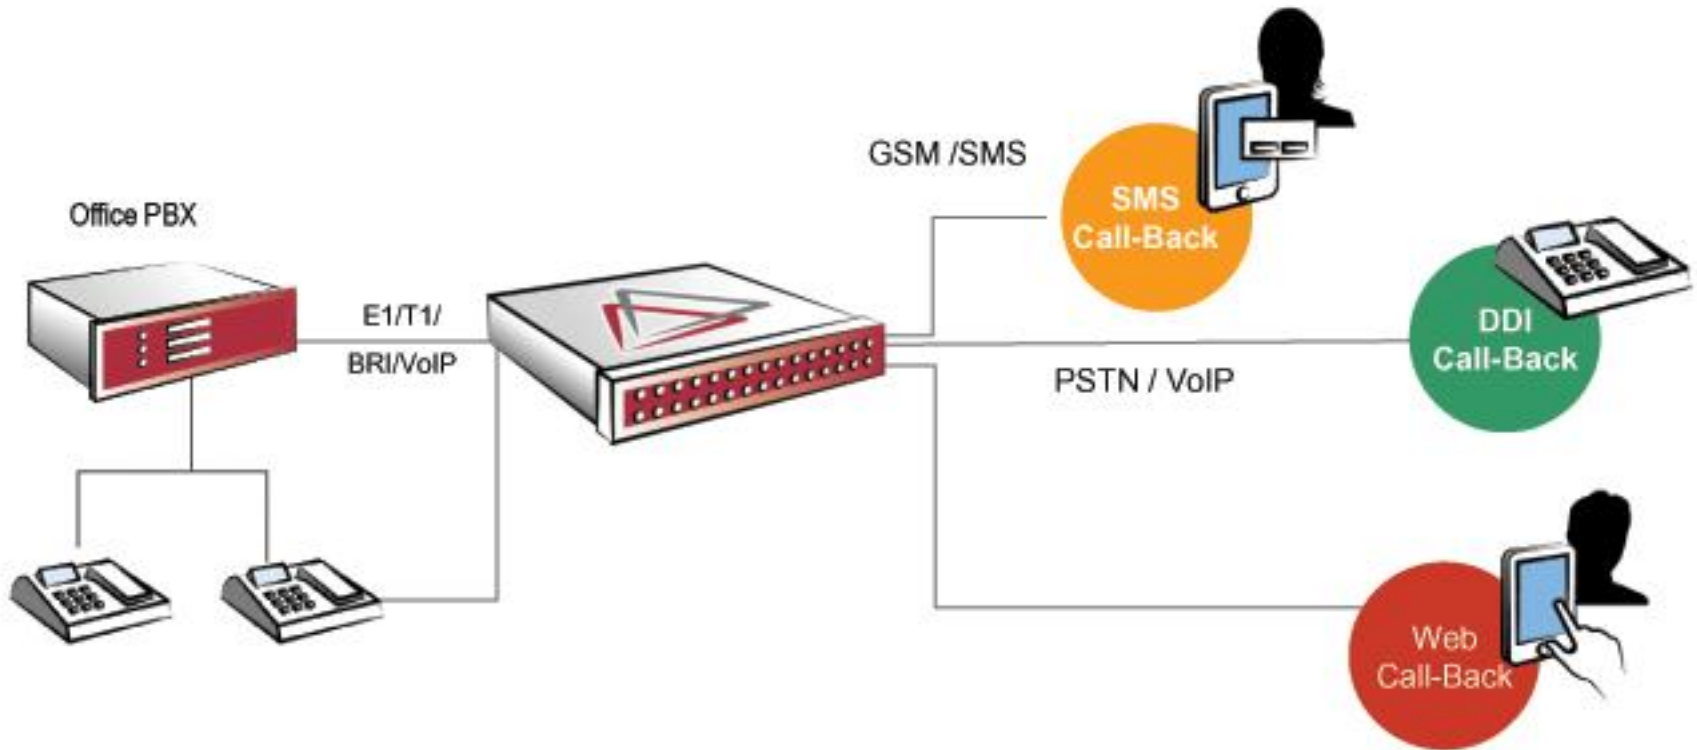

CallBack

- Users can initiate CallBack via: call, SMS, web, DDI
- No dependency on network DTMF quality
- Full control over both leg 1 and 2